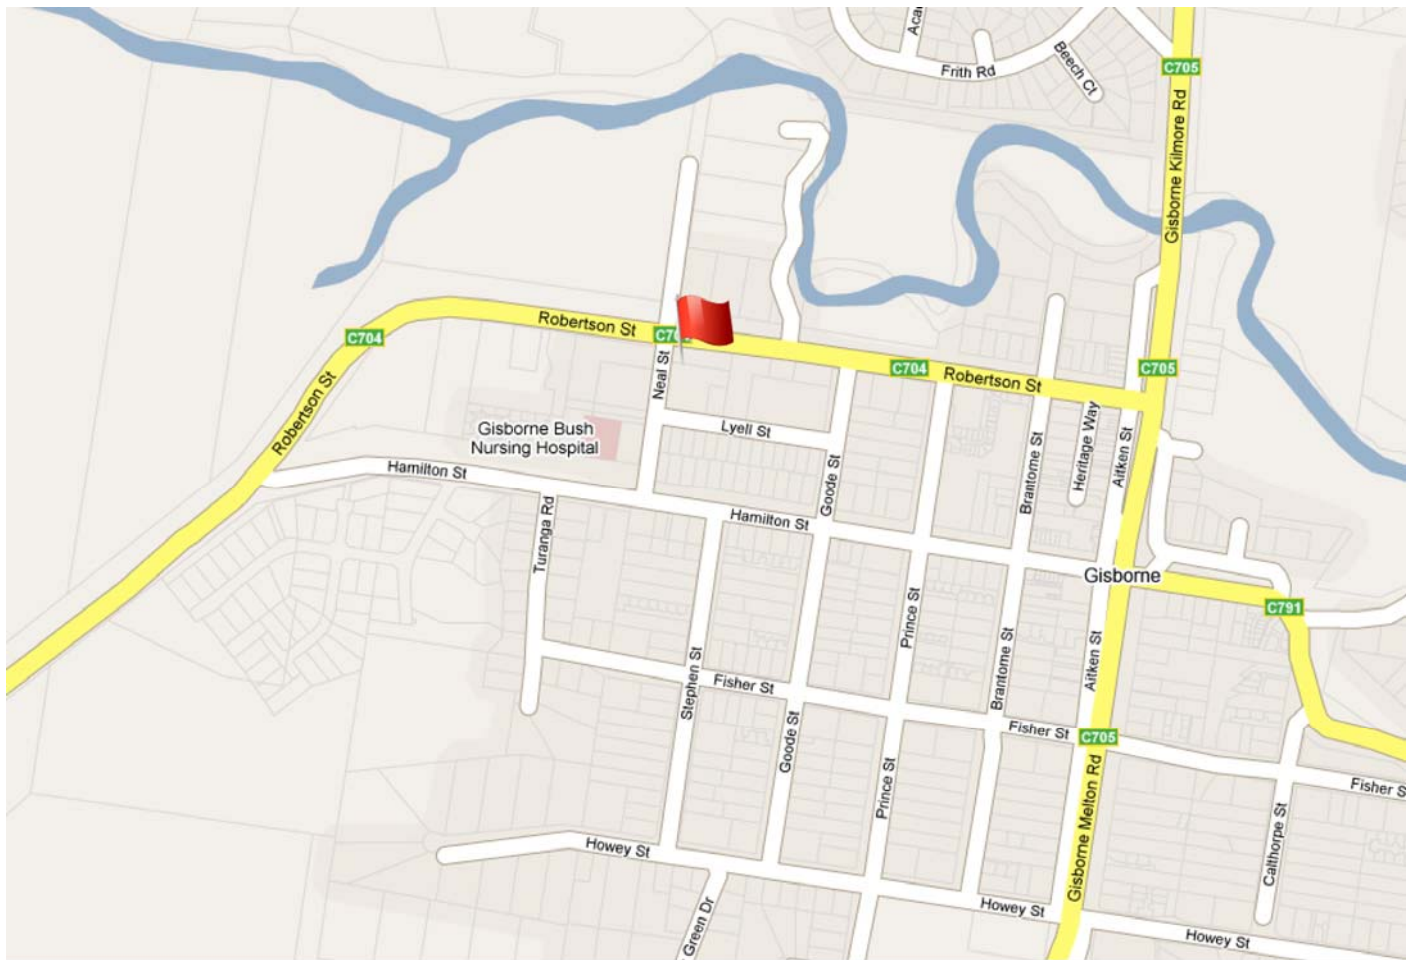

Reach Counselling – Gisborne Practice

Address: 6 Neal Street GISBORNE 3437

Enquiries and appointments can be made by contacting David Younger directly on **03 9718 1989** or **0401 490 433**.

In the event that your call is not answered please leave a message with your contact details and your call will be returned as soon as possible.